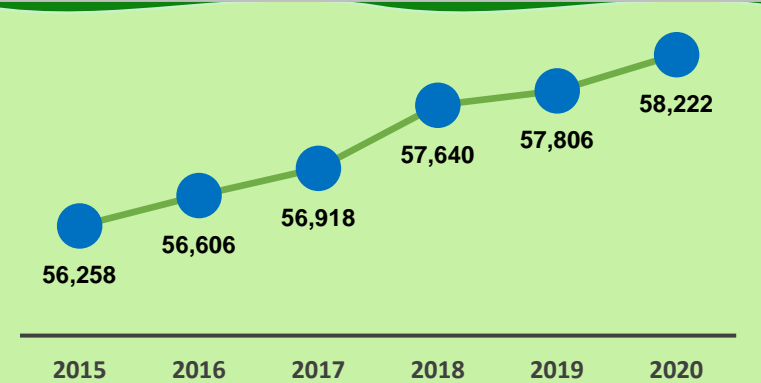

2020 Geographical Map of Rubber Plantation in the Philippines

10 Topmost Rubber Planted Provinces in the Philippines in 2020

Volume of Production (DRC) in MT, 2015-2020

Area Planted in Hectares, 2015-2020

Number of Bearing Trees in Thousand Trees, 2015-2020

Monthly Farm Gate Prices of Cuplumps, 2015-2020

Source: Philippine Statistics Authority

Note: Volume of Production is converted from cuplumps 50% DRC

For inquiries and details please contact: