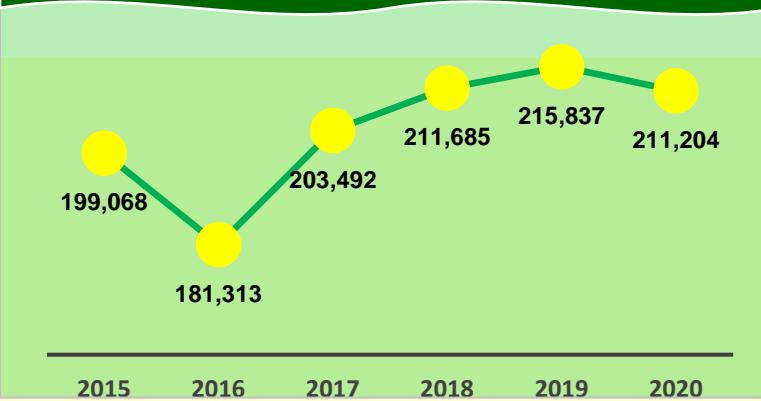

2020 Geographical Map of Rubber Plantation in the Philippines

10 Topmost Rubber Planted Provinces in the Philippines in 2020

Volume of Production (DRC) in MT, 2015-2020

Area Planted in Hectares, 2015-2020

Number of Bearing Trees in Thousand Trees, 2015-2020

Monthly Farm Gate Prices of Cuplumps, 2015-2020

Source: Philippine Statistics Authority

Note: Volume of Production is converted from cuplumps 50% DRC

For inquiries and details please contact: