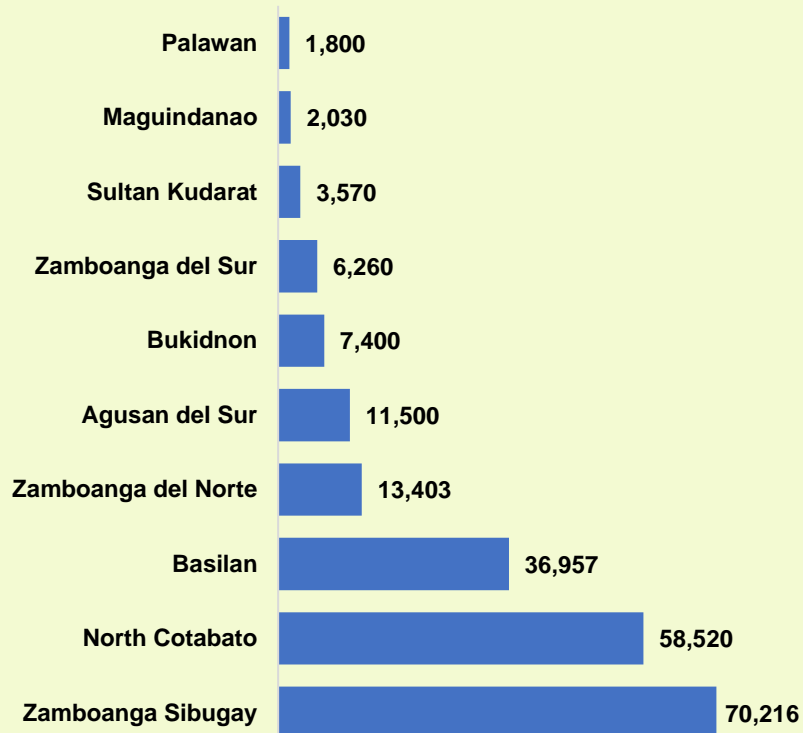

2020 Geographical Map of Rubber Plantation in the Philippines

10 Topmost Rubber Planted Provinces in the Philippines in 2020

Volume of Production (DRC) in MT, 2015-2020

Area Planted in Hectares, 2015-2020