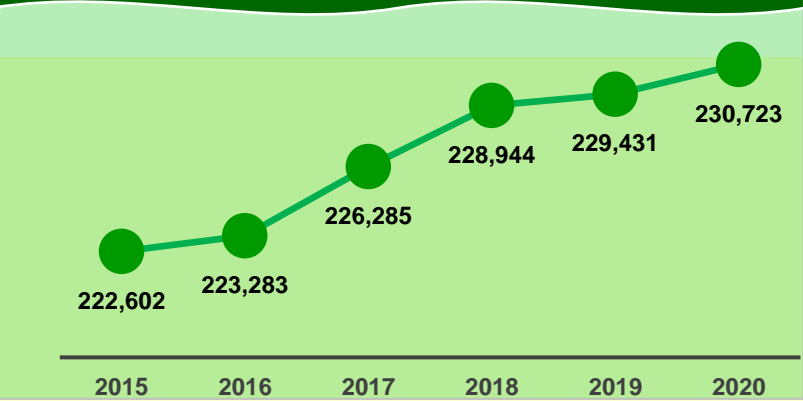

2020 Geographical Map of Rubber Plantation in the Philippines

10 Topmost Rubber Planted Provinces in the Philippines in 2020

Volume of Production (DRC) in MT, 2015-2020

Area Planted in Hectares, 2015-2020

Number of Bearing Trees in Thousand Trees, 2015-2020

Monthly Farm Gate Prices of Cuplumps, 2015-2020

Source: Philippine Statistics Authority

Note: Volume of Production is converted from cuplumps 50% DRC

For inquiries and details please contact: