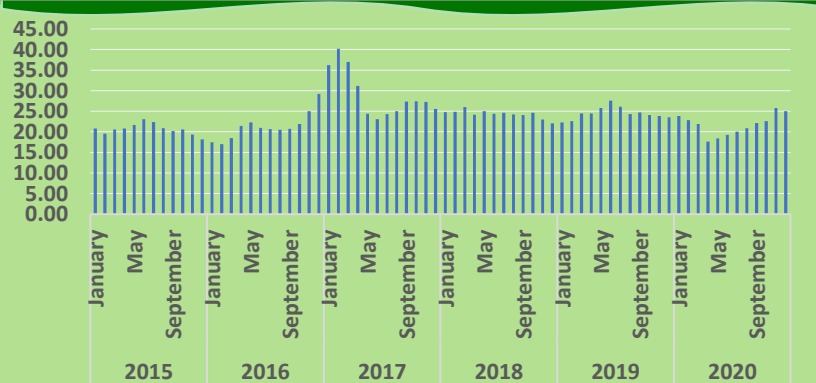

2020 Geographical Map of Rubber Plantation in the Philippines

10 Topmost Rubber Planted Provinces in the Philippines in 2020

Volume of Production (DRC) in MT, 2015-2020

Area Planted in Hectares, 2015-2020

Number of Bearing Trees in Thousand Trees, 2015-2020

Monthly Farm Gate Prices of Cuplumps, 2015-2020

Source: Philippine Statistics Authority

Note: Volume of Production is converted from cuplumps 50% DRC

For inquiries and details please contact: